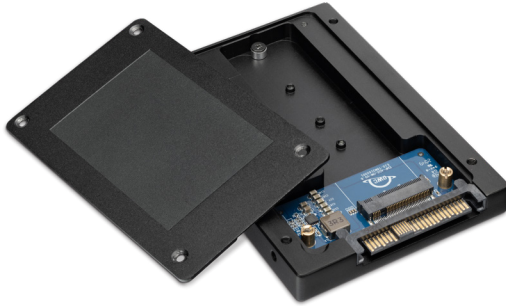

OWC U2 ShuttleOne

TECH SPECS

INCLUDES

- U2 ShuttleOne
- Quick start guide

SPECIFICATIONS

Interfaces

- NVMe U.2 (PCIe 4.0 x4)
- NVMe M.2 M-Key 2280 (PCIe 4.0 x4)

Form Factor

- 2.5-inch drive

Bootability

- Mac: Yes
- PC: Yes

SYSTEM REQUIREMENTS

Operating System

- macOS 10.13.6 or later
- Windows 10 or later

Hardware

- Mac or PC with a 2.5-inch 9.5mm drive bay supporting NVMe U.2 connection
- Mac or PC with one of the following OWC solutions:
  - Mercury Helios 3S with U.2 NVMe Interchange System (lockable)
  - Mercury Elite Pro U.2 Dual (not lockable)
  - ThunderBay Flex 8 (not lockable)

WARRANTY

3 Year OWC Limited Warranty

DIMENSIONS + WEIGHT

Enclosure Dimensions

- 2.8 in (W) x 0.4 in (H) x 4.0 in (D)
- 7.0 cm (W) x 0.95 cm (H) x 10.1 cm (D)

Enclosure Weight

- 0.3 lb (134 g)

Box Dimensions

- 6.0 in (W) x 4.3 in (H) x 1.4 in (D)
- 15.2 cm (W) x 11.0 cm (H) x 3.5 cm (D)

Box Weight

- 6.2 oz (177 g)

Master Carton Dimensions — 20 pieces

- 15.2 in (W) x 12.7 in (H) x 10.0 in (D)
- 38.5 cm (W) x 32.3 cm (H) x 25.4 cm (D)

Master Carton Weight — 20 pieces

- 17.0 lb (7.7 kg)

PART NUMBER	CAPACITY	UPC	AVAILABLE
OWCU2SHTLONE	0TB	810586037105	now

OWC.com